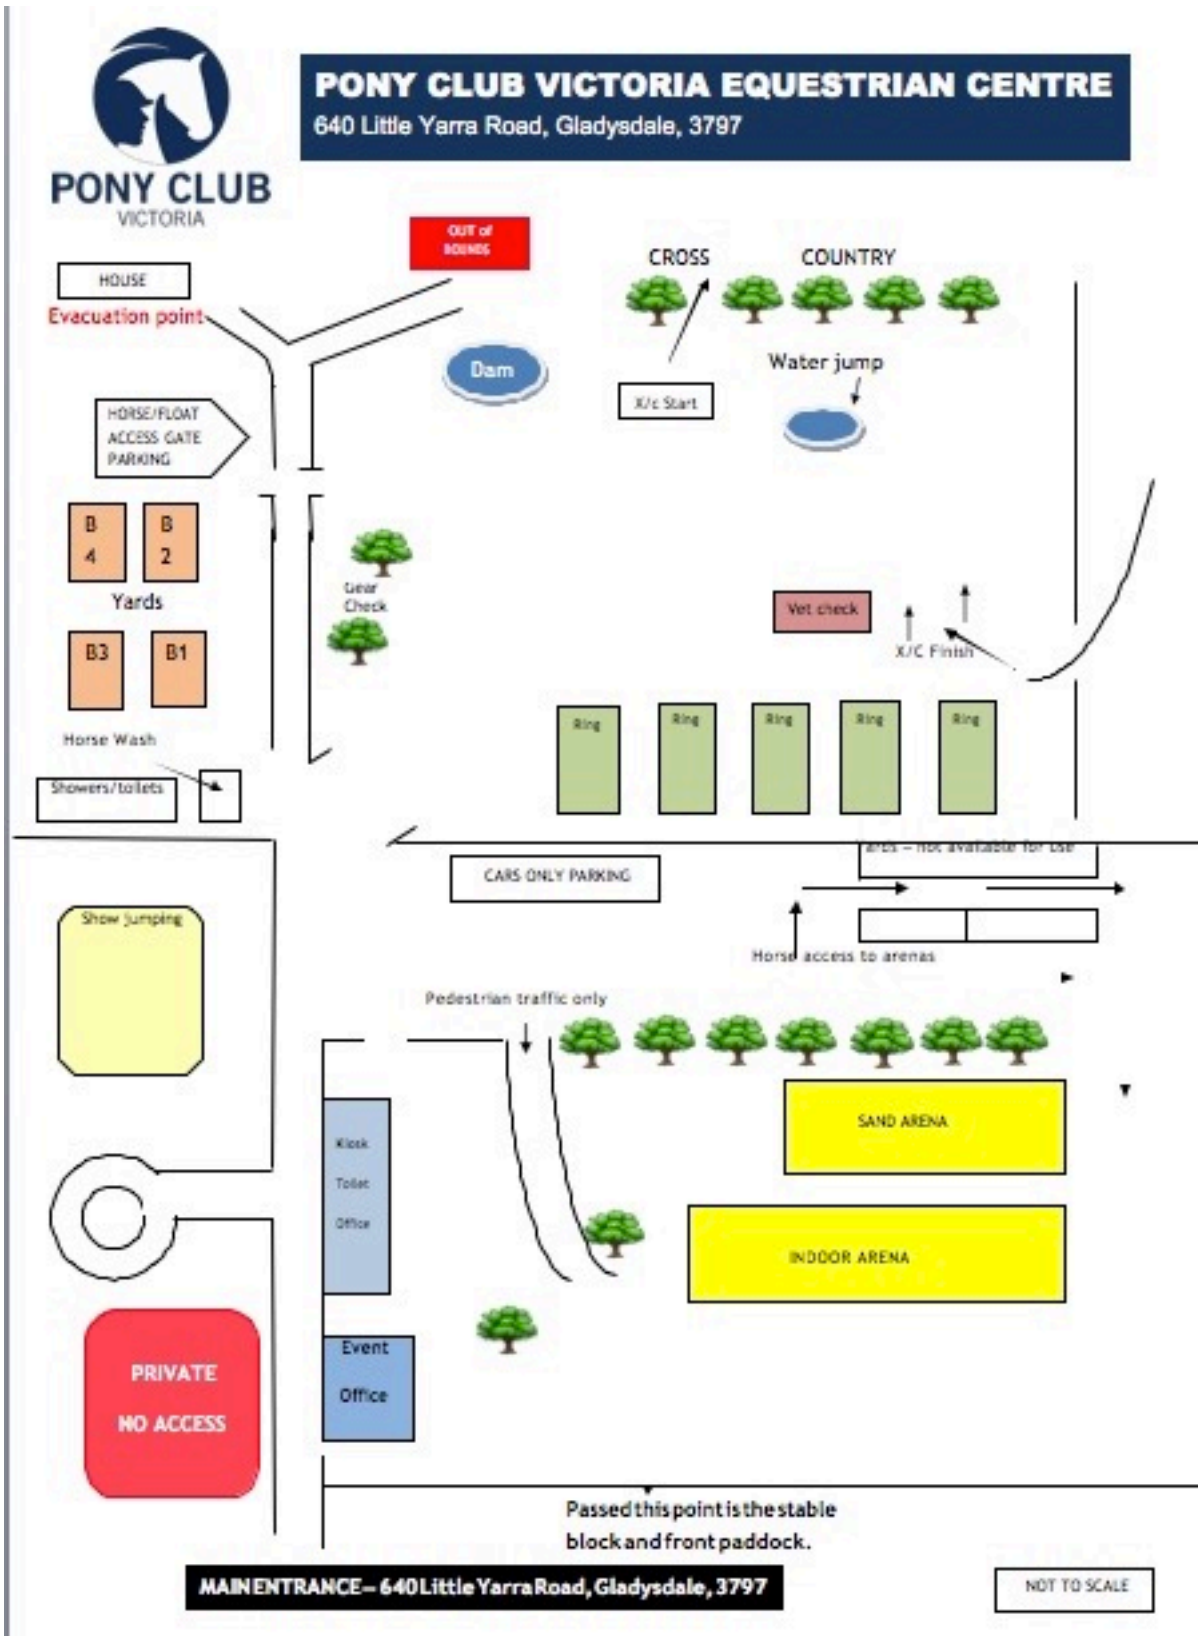

STATE HORSE TRIALS AND INTER-ZONES YARD ALLOCATIONS BLOCK 1 & 2 -

BLOCK 1 Yards 1-26				BLOCK 2 Yards 27-52			
1	BZ – Emilia Jones	14	BZ – Genevieve Nicholson	27	MZ – Prudence Robinson	40	MZ - Karlee Stebbins
2	BZ – Bianca Lock	15	BZ – Genevieve Nicholson	28	MZ – Rachel Ball	41	MZ – Karlee Stebbins
3	BZ – Justine Boyd	16	BZ – Kealy Park	29	MZ – Morgan Lord	42	MZ - Jenna Cole
4	BZ – Lindsay Hope	17	BZ – Lexi Sargeant	30	MZ – Ebony Bayliss	43	MZ – Siena Shirres
5	BZ – Laura King	18	CZ – Lauren Dunn	31	MZ – Prudence Robinson	44	MZ – Olivia Cole
6	CZ – La'Moza Velisha	19	CZ – J'Aime Mallon	32		45	MZ – Oscar Cole
7	CZ – La'Moza Velisha	20	CZ – Leilani Justice	33	WGZ – Georgina Hocking	46	WGZ – Sarah Boatwood
8	SMZ – Jessica Gregory	21	EGZ – Emily Dyer	34	WGS – Ebony Beecroft	47	WGZ – Alexandra O'Sullivan
9	SMZ – Georgiana House	22	EGZ – Kasey-May Hall	35	NMZ – Lillee Ganas	48	NMZ – Charlotte Armstrong
10	SMZ – Lauren Clark	23	EGZ – Adelaide Tomlinson-Dale	36	NMZ – Charlotte Pierce	49	NMZ – Eliza Harvey
11	SMZ – Sophie Veerman	24	EGZ – Chelsea De Abreu	37	NMZ – Charlotte Pierce	50	NMZ – Kiera McNally
12	SMZ – Ileena Neilson	25	EGZ – Priyanka Joshi	38	NMZ – Ella O'Sullivan	51	NMZ – Kiera McNally
13	SMZ – Aleisha Casey	26	EGZ – Ethan Bastien	39	NMZ – Ella O'Sullivan	52	NMZ – Kiera McNally